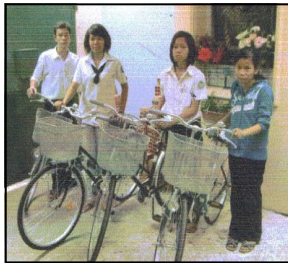

A Big Thank You

Recently, the Board received a kind note from Sr. Marie Le Thi Thao, executive director of Friends for Street Children's Association, for the bicycles donated by ILV. In synopsis,

"We received your kind and generous support of eight bicycles for eight FFSC children at Binh Trieu, Binh Tho and Le Minh Xuan Development Centers. It is a great opportunity for our disadvantaged children to have opportunities to go to their schools every day. On behalf of the children, we would like to extend our deep thankfulness to the International Ladies of Vietnam. Your support is not only meaningful to the children but also to us. It is a motivation and encouragement for us as

Receiving the bicycles